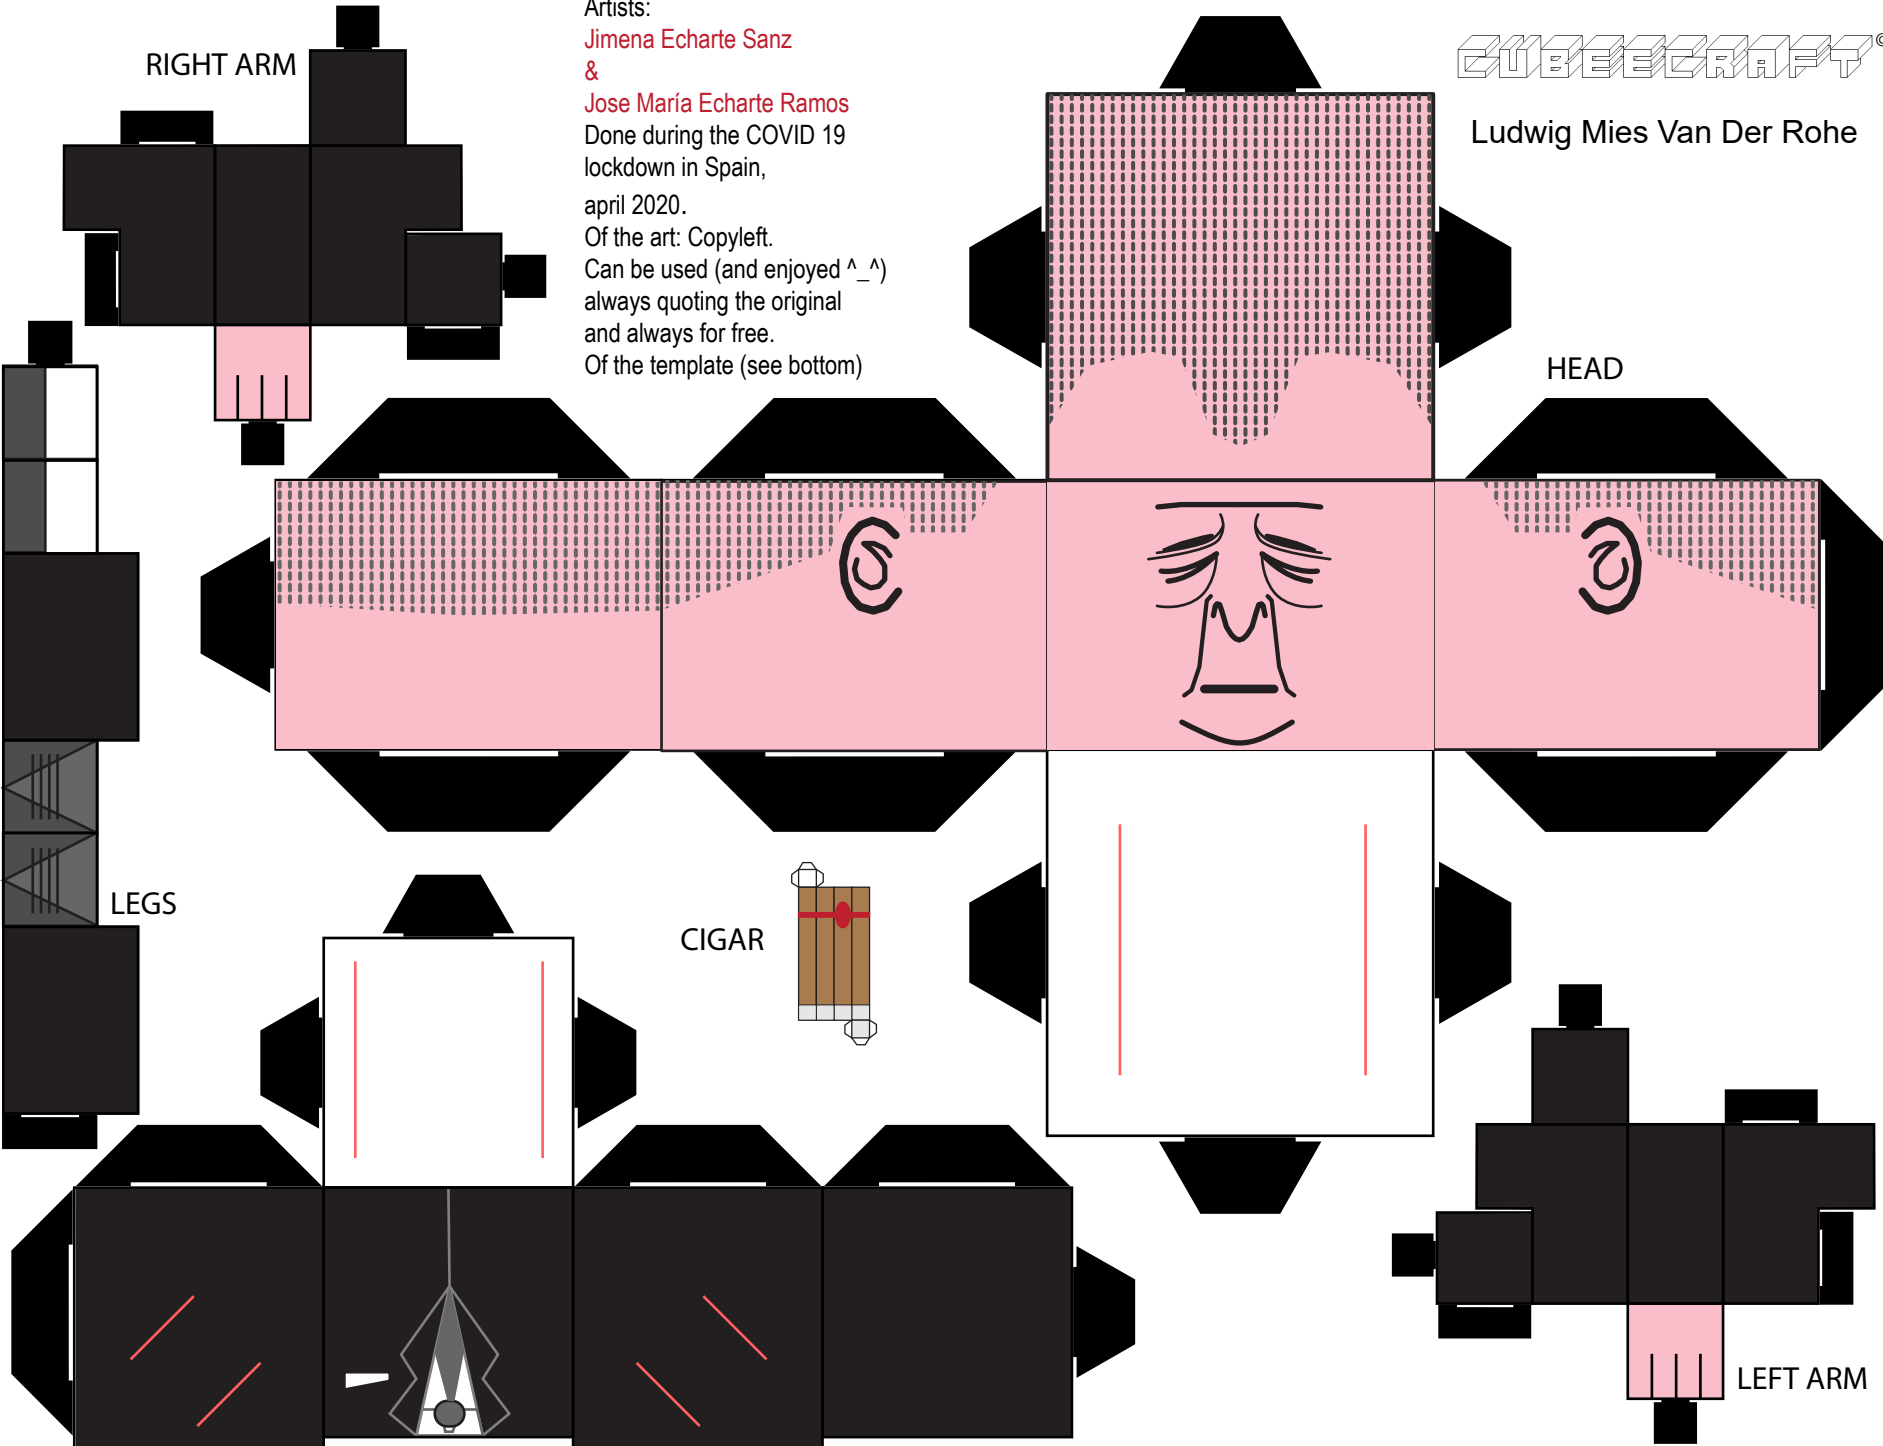

Ludwig Mies Van Der Rohe

Artists:  
Jimena Echarte Sanz  
&  
Jose María Echarte Ramos  
Done during the COVID 19  
lockdown in Spain,  
april 2020.  
Of the art: Copyleft.  
Can be used (and enjoyed ^\_^)  
always quoting the original  
and always for free.  
Of the template (see bottom)

HEAD

RIGHT ARM

LEGS

CIGAR

LEFT ARM

TORSO